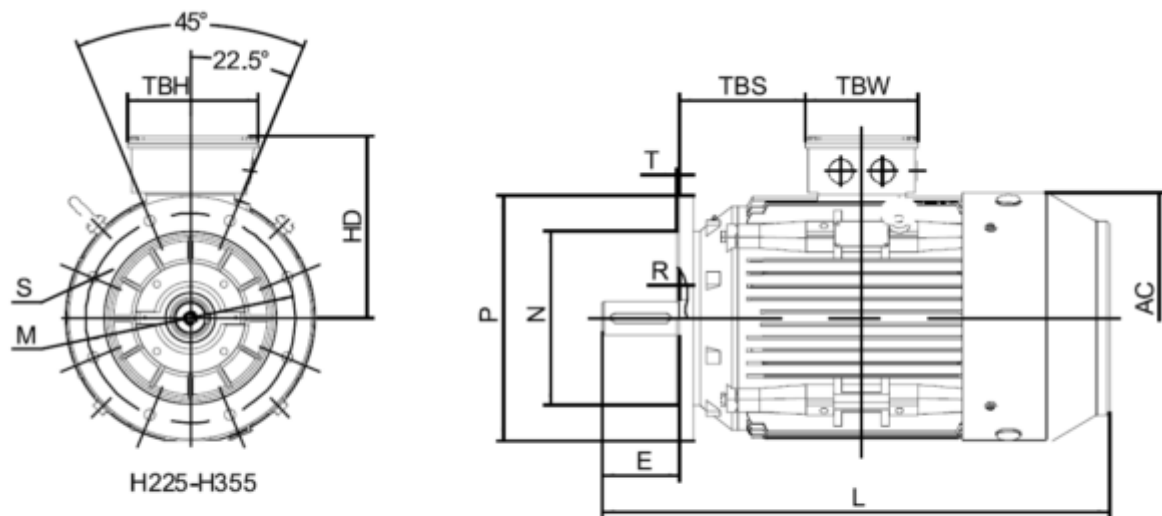

Article number: 25030550042401

Description: Kleedrive T3C 225M2-4 55.0KW 1400 rpm
3x400/690V 50HZ IP55 B5 Eff=94,6%

Measures

AA = 440	K = Ø19	TBH = 233
AC = Ø459	L = 805	TBS = 211.5
AD = 558	M = Ø400	TBW = 186
D = Ø55	N = Ø350	
E = 110	P = Ø450	
F = 16	R = 0	
G = 49	S = 5	
HD = 333	T = 8xØ19	